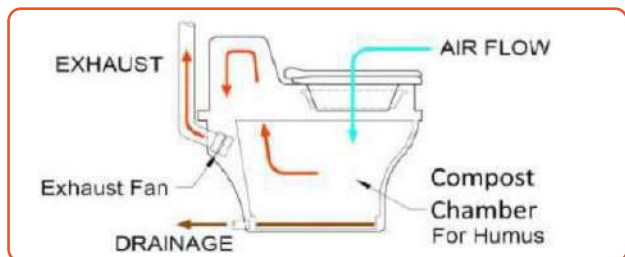

EcoLet™ Composting Toilet

All EcoLet™ have a compost cover that opens automatically when the seat is pressed down. When you choose an EcoLet™ you will use no chemicals or water, you will not need a septic tank, and best of all, there is no odour!

All EcoLet™ models are certified to Australian & New Zealand Standard 1546.2:2008