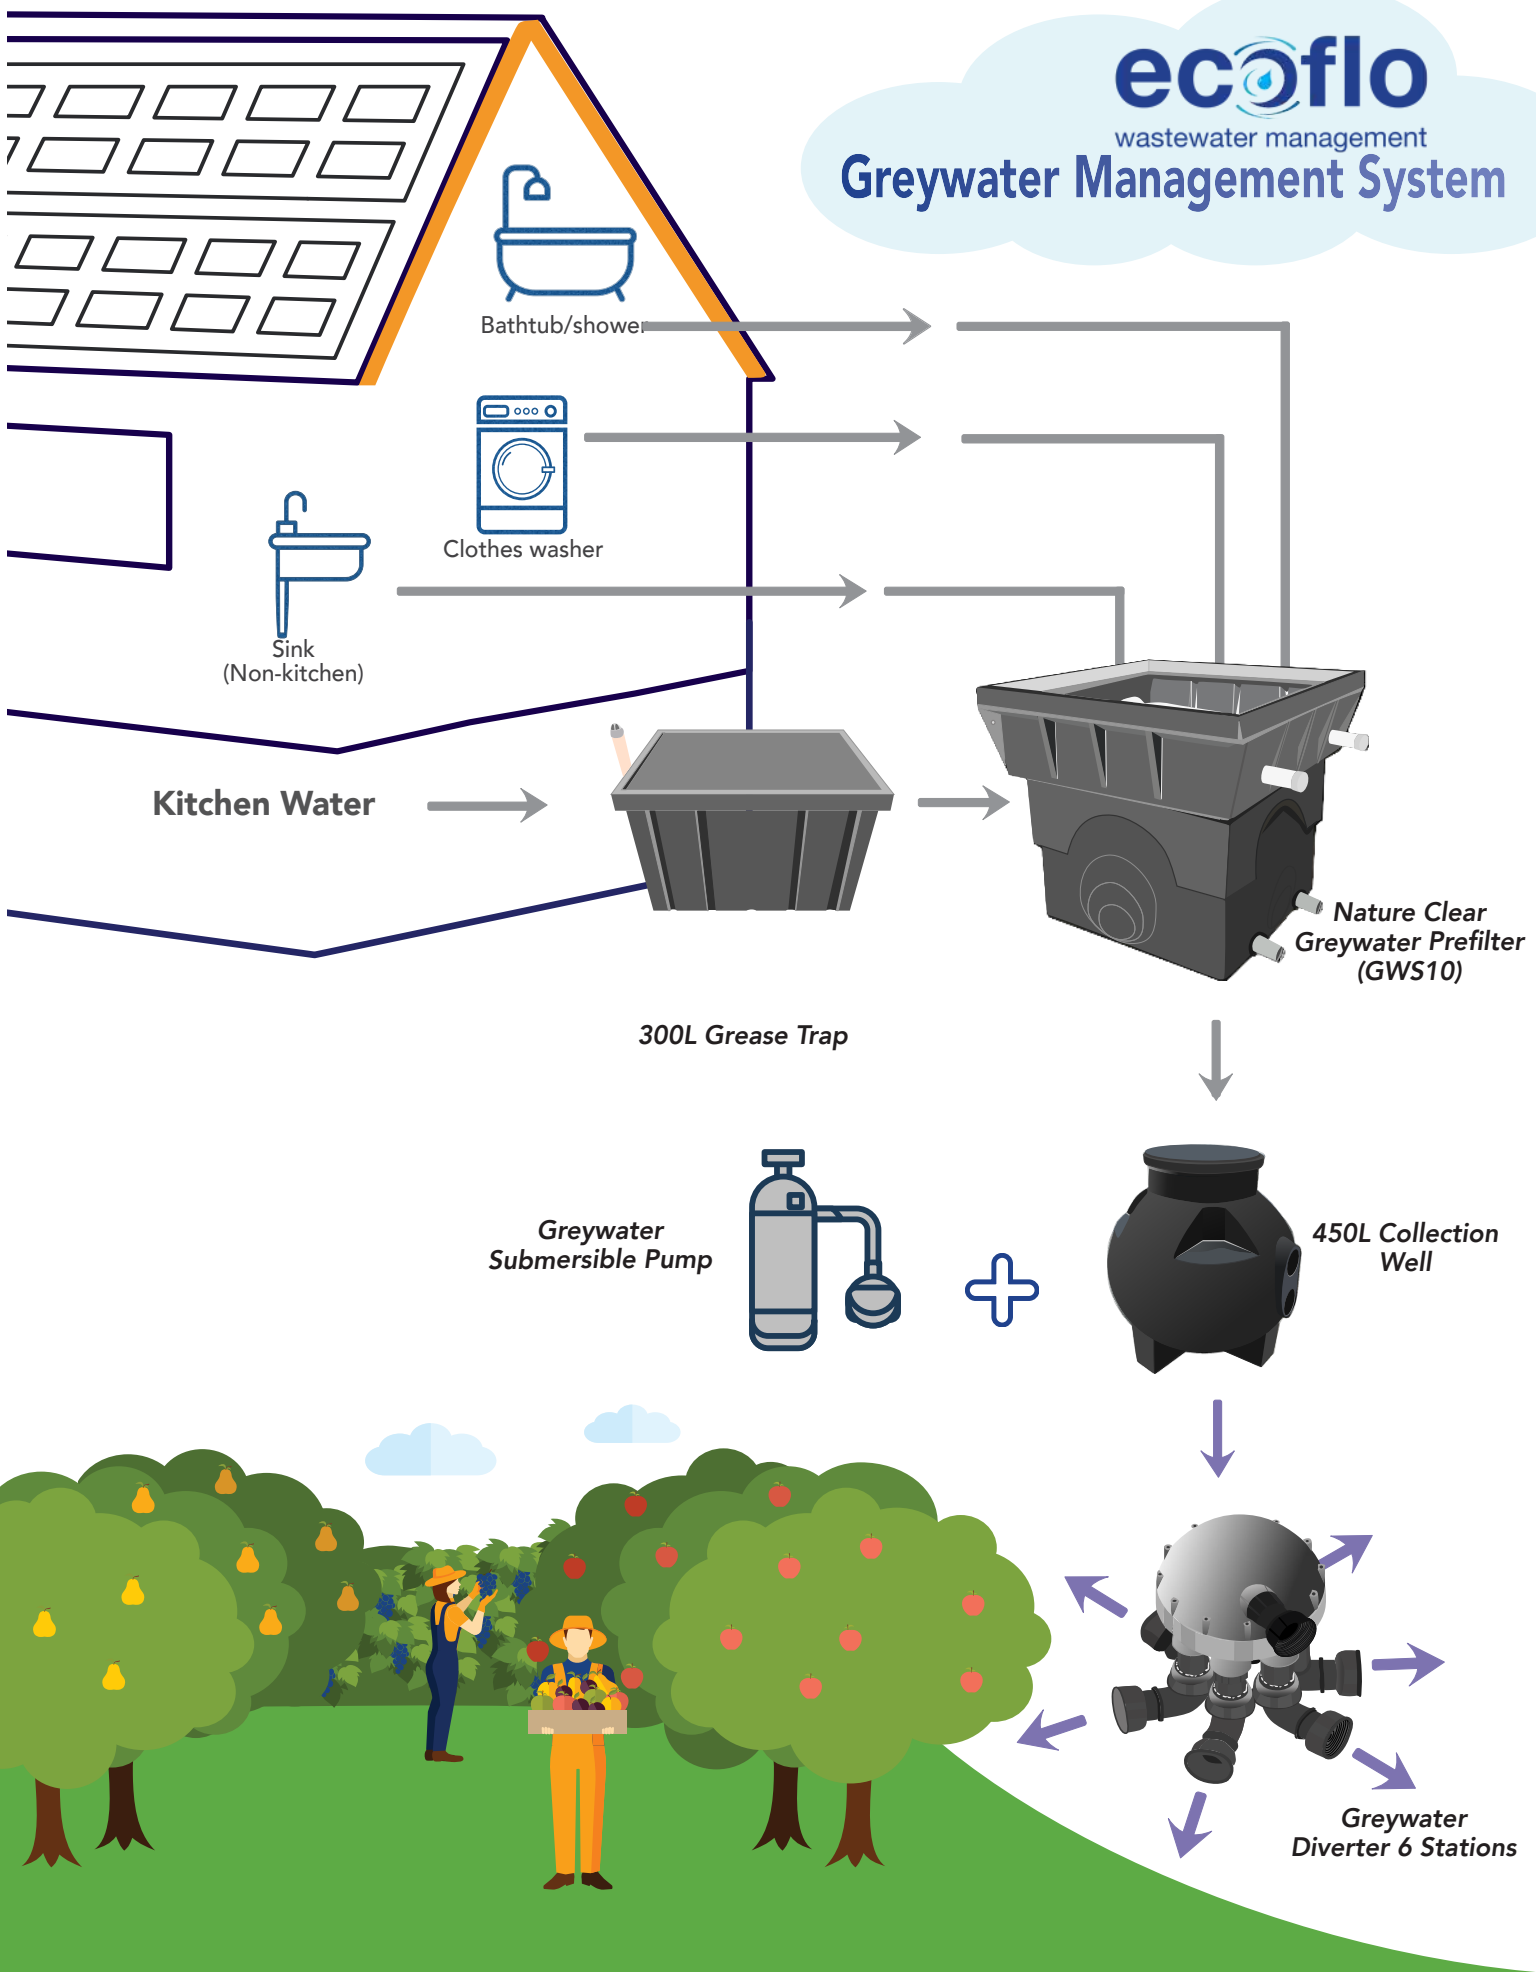

ecoflo

wastewater management

Greywater Management System

10 Merchant Street,
Margaret River, WA 6285
Ph: (08) 9758 8640
info@waterwally.com.au
www.waterwally.com.au