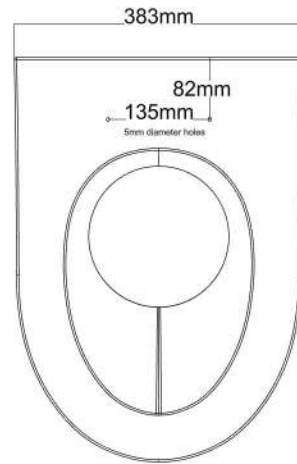

mould size not scaled for shrinkage

note:

Radius- 3mm
Thickness- 3mm
Shrinkage- 3%

Oslo

Elevations

Green Loo