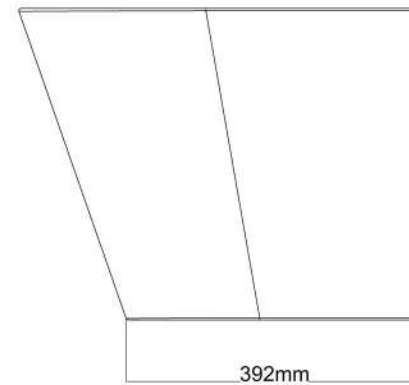

mould size not scaled for shrinkage

note:

Radius- 3mm
Thickness- 3mm
Shrinkage- 3%

Oslo

Elevations

Green Loo