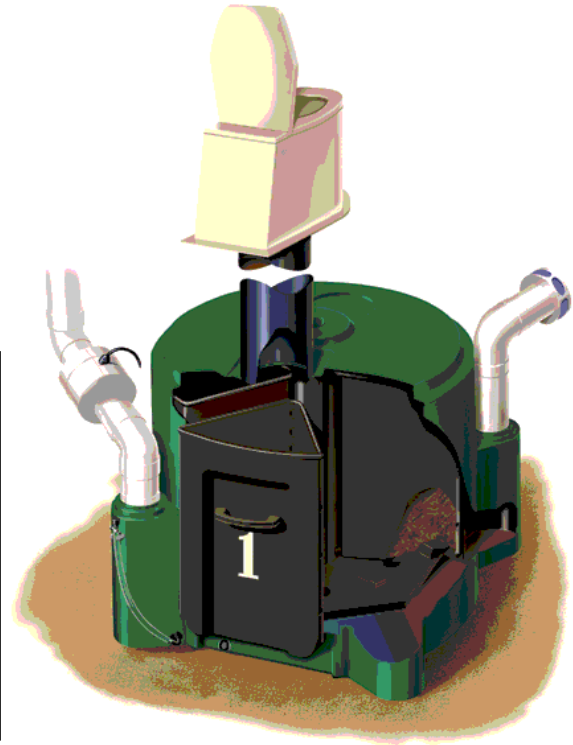

Rota-Loo 650, 950, Maxi

The Rota-Loo's unique design incorporates a turn-table of six, wedge shaped, removable compost chambers. When the 'in service' chamber becomes full the turntable is rotated and the full bin remains inside the system to continue the composting process. This process is repeated for one full cycle of the turntable, by which time the contents of the initial chamber will be well and truly composted and ready to be used on the garden or buried.

Rota-Loo 650:

The smallest of the Rota-Loo units is the 650. This unit was designed for use in holiday homes with only one toilet pedestal and for homes with minimal clearance.

Price: \$1795 (plus freight)

Capacity: 3-4 people

Rota-Loo 950:

The largest domestic Rota-Loo is the 950. The Rota-Loo 950 has more than twice the capacity of the 650 but is only 30cm taller. For continuous use we always recommend the Rota-Loo 950 first. The 950 has the capacity to take two pedestals on the same unit.

Price: \$4950 (plus freight)

Capacity: 6-8 people

Rota-Loo Maxi:

The huge capacity of the Maxi 2000 makes it particularly suitable for public toilet facilities in environmentally sensitive areas. This unit is usually housed in specially designed buildings (diagram on left). These buildings can either be manufactured in Kit-form or constructed on-site by our builders.